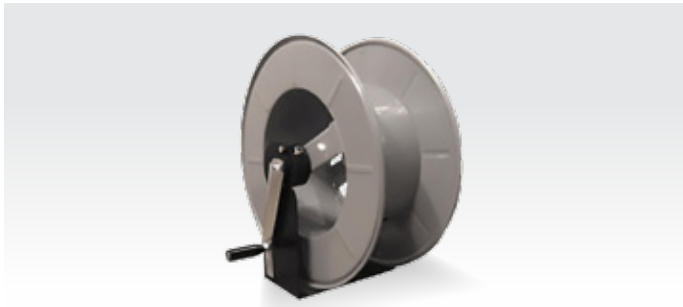

Your complete fluid & transfer solution

Foxglobal

September Specials

Hose Reels

Hand Crank Hose Reel

- Capacity 35 metres of 3/8" (10mm) hose
- 5800psi
- Inlet 1/2" M x Outlet 1/2" F
- Powder coated carbon steel construction
- Swivel rated to 5800psi
- Highest quality reel, manufactured in Italy

HRBR-11001

NOW ONLY

\$794.50 +GST

Hand Crank Hose Reel - "A" Frame

- Capacity 30m x 3/8" (10mm) Hose
- 5000psi
- "A" Frame Hose Reel
- Powder coated carbon steel construction
- Swivel included

HRBR-11002

NOW ONLY

\$340.66 +GST

Spring Rewind Hose Reel Complete with 20m R2 Hose

- Capacity 20m x 3/8" (10mm) Hose
- 5800psi
- Inlet/Outlet 3/8"
- Powder coated carbon steel construction
- Multi-position locking ratchet
- Adjustable guide arms
- Hose Material S.A.E.100R2 / Wire Braid
- Weight 28kg

HRBR-11003

NOW ONLY

\$889.00 +GST

Spring Rewind Hose Reel Complete with 25m R2 Hose

- Capacity 25m x 3/8" (10mm) Hose
- 4875psi
- Inlet/Outlet 3/8"
- Powder coated carbon steel construction
- Hose Material S.A.E.100R2 / Wire Braid
- Weight 43.7kg
- Max temp 100°